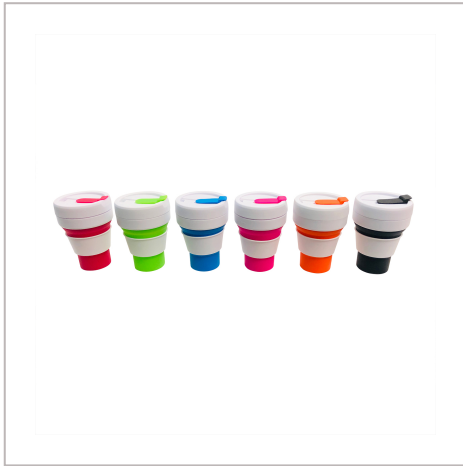

## Collapsible Cup

THE COLLAPSIBLE CUP IS THE ALTERNATIVE FOR A DISPOSABLE CUP FOR USE AT HOME, AT WORK OR ON THE GO! A BRANDABLE GRIP IS SUPPLIED AS STANDARD MEANING THAT YOU CAN USE THE COLLAPSIBLE CUP FOR BOTH HOT AND COLD DRINKS. SIMPLE USE, COLLAPSE AND STORE AWAY FOR FUTURE USE.

BRANDING METHOD	Printed
MATERIAL	Silicone + PP
COLOURS	Orange, Blue, Black, Red, Green & Pink with White Lid & Grip
SIZE	12.5cm in Height (5cm when Folded)
CAPACITY	355ml
PRINT AREA	30mm x 30mm on Grip
UNIT WEIGHT	0.14kg
MOQ	100
PACKING	Poly Bagged
CARTON QUANTITY	100pcs
CARTON WEIGHT	14kg
CARTON DIMENSIONS	45x40x35cm
ARTWORK	Required in any vectorised file format
PRODUCTION PROOF	Visuals supplied within 24 hours
PRE PRODUCTION SAMPLE	Approx 2 weeks from artwork approval
BULK TURNAROUND	Approx 3-5 weeks from artwork approval
COMMODITY CODE	3924100000
COUNTRY OF MANUFACTURE	China