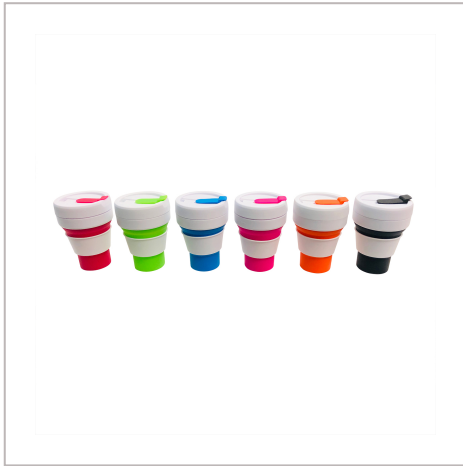

Collapsible Cup

THE COLLAPSIBLE CUP IS THE ALTERNATIVE FOR A DISPOSABLE CUP FOR USE AT HOME, AT WORK OR ON THE GO! A BRANDABLE GRIP IS SUPPLIED AS STANDARD MEANING THAT YOU CAN USE THE COLLAPSIBLE CUP FOR BOTH HOT AND COLD DRINKS. SIMPLE USE, COLLAPSE AND STORE AWAY FOR FUTURE USE.

BRANDING METHOD	Printed
MATERIAL	Silicone + PP
COLOURS	Orange, Blue, Black, Red, Green & Pink with White Lid & Grip
SIZE	12.5cm in Height (5cm when Folded)
CAPACITY	355ml
PRINT AREA	30mm x 30mm on Grip
UNIT WEIGHT	0.14kg
MOQ	100
PACKING	Poly Bagged
CARTON QUANTITY	100pcs
CARTON WEIGHT	14kg
CARTON DIMENSIONS	45x40x35cm
ARTWORK	Required in any vectorised file format
PRODUCTION PROOF	Visuals supplied within 24 hours
PRE PRODUCTION SAMPLE	Approx 2 weeks from artwork approval
BULK TURNAROUND	Approx 3-5 weeks from artwork approval
COMMODITY CODE	3924100000
COUNTRY OF MANUFACTURE	China