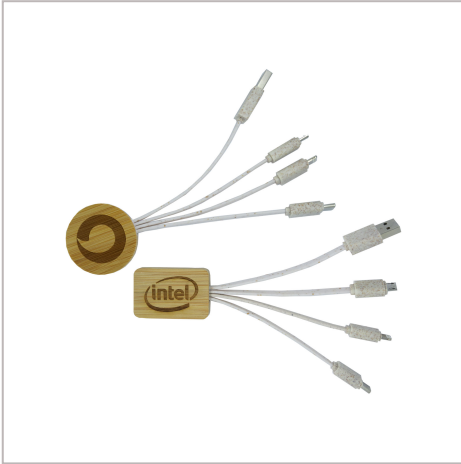

## Bamboo Multi Cable

THE BAMBOO MULTI CABLE IS SUPPLIED WITH A LIGHTNING, MICRO USB, TYPE C & USB FITMENT. THE CHARGING CABLE HAS A CIRCULAR OR RECTANGULAR SHAPE HEAD. THE CHARGING CABLES ARE MADE FROM WHEAT STRAW. SUPPLIED IN JUST 5 WORKING DAYS.

SHAPE	Circular / Rectangular
FITTING	Lightning, Type C, Micro USB & USB
BRANDING METHOD	Laser engraved
MATERIAL	FSC Bamboo
PRINT AREA	
UNIT WEIGHT	0.04kg
MOQ	10
PACKING	Biodegradable Bags
CARTON QUANTITY	200pcs
CARTON WEIGHT	8kg
CARTON DIMENSIONS	45x29x30cm
ARTWORK	Required in any vectorised file format
PRODUCTION PROOF	Visuals supplied within 24 hours
PRE PRODUCTION SAMPLE	Approx 3 days from artwork approval
BULK TURNAROUND	Approx 5 days from artwork approval
COMMODITY CODE	8544421900
COUNTRY OF MANUFACTURE	China