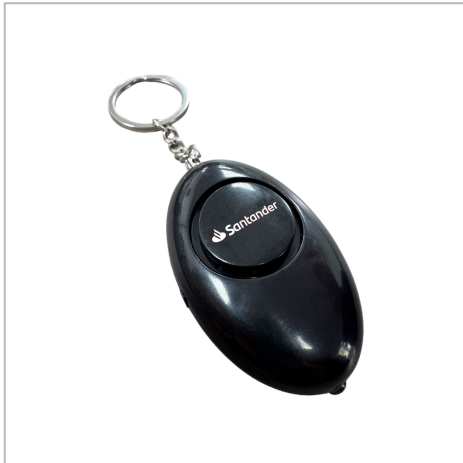

Personal Alarm Keyring With Torch

THIS COMPACT PERSONAL ALARM KEYRING WITH TORCH IS A MUST-HAVE SAFETY DEVICE DESIGNED FOR EVERYDAY USE. FEATURING A POWERFUL LOUD ALARM, IT CAN QUICKLY DRAW ATTENTION IN EMERGENCIES, PROVIDING PEACE OF MIND WHETHER YOU'RE WALKING ALONE AT NIGHT OR IN UNFAMILIAR SURROUNDINGS. THE ALARM IS EASILY ACTIVATED BY PULLING THE PIN, MAKING IT USER-FRIENDLY EVEN IN STRESSFUL SITUATIONS. ADDITIONALLY, THE KEYRING INCLUDES A BUILT-IN LED TORCH, PERFECT FOR ILLUMINATING DARK AREAS OR FINDING ITEMS IN YOUR BAG. ITS SLEEK, LIGHTWEIGHT DESIGN MAKES IT CONVENIENT TO ATTACH TO YOUR KEYS, PURSE, OR BACKPACK, ENSURING IT'S ALWAYS WITHIN REACH. SOUND IS AT 125-130 DECIBELS. WITH ITS DUAL FUNCTION AS BOTH AN ALARM AND A TORCH, THIS PERSONAL SAFETY DEVICE IS AN IDEAL CHOICE FOR ANYONE LOOKING TO ENHANCE THEIR PERSONAL SECURITY.

MATERIAL	ABS
COLOURS	Black, Blue, Pink & White
BRANDING METHOD	1 colour print
SIZE	67mm x 45mm x 15mm
FITTING	3 LR44 batteries & Split ring and chain
PRINT AREA	18mm diameter
UNIT WEIGHT	0.357kg (based on 1 colour print)
MOQ	100
PACKING	Individually poly bagged with Instructions and CE sticker
CARTON QUANTITY	300pcs
CARTON WEIGHT	10.7kg (based on 1 colour print)
CARTON DIMENSIONS	50x30x25cm
ARTWORK	Required in any vectorised file format
PRODUCTION PROOF	Visuals supplied within 24 hours
PRE PRODUCTION SAMPLE	Approx 3 weeks from artwork approval
BULK TURNAROUND	Approx 6 weeks from artwork approval
COMMODITY CODE	3926400000
COUNTRY OF MANUFACTURE	China