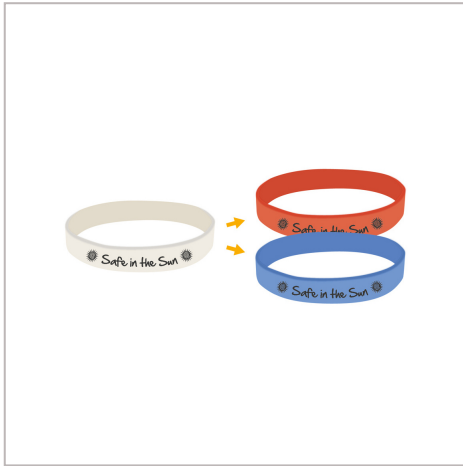

## UV Printed Silicone Wristband

TRANSLUCENT COLOURED SILICONE WRISTBAND THAT TURNS RED OR BLUE IN UV LIGHT.  
THESE ARE SCREEN PRINTED WITH YOUR CLIENTS LOGO.

|                        |  |
|------------------------|--|
| MATERIAL               | Silicone                                     |
| BRANDING METHOD        | Printed                                      |
| COLOURS                | Clear  |
| PRINT                  | 1 Colour print as standard                   |
| SIZE                   | 202mm x 12mm - Adult or 190mm x 12mm - Child |
| PRINT AREA             | 202mm x 10mm - Adult or 190mm x 10mm - Child |
| UNIT WEIGHT            | 0.006kg                                      |
| MOQ                    | 100  |
| PACKING                | Individually poly bagged                     |
| CARTON QUANTITY        | 2000pcs                                      |
| CARTON WEIGHT          | 12kg   |
| CARTON DIMENSIONS      | 35x35x35cm                                   |
| ARTWORK                | Required in any vectorised file format       |
| PRODUCTION PROOF       | Visuals supplied within 24 hours             |
| PRE PRODUCTION SAMPLE  | Approx 2 weeks from artwork approval         |
| BULK TURNAROUND        | Approx 3 weeks from artwork approval         |
| COMMODITY CODE         | 7117900000                                   |
| COUNTRY OF MANUFACTURE | China  |