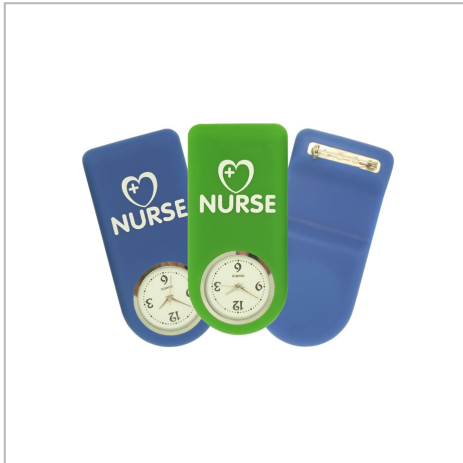

Silicone Fob Watches

SILICONE FOB WATCHES ARE PRODUCED FROM A HYGIENIC WASHABLE SILICON.

IDEAL FOR NURSES, CARERS AND OTHER PUBLIC SECTOR WORKERS.

LARGE PRINT AREA. BROOCH PIN FITMENT

MATERIAL	Silicone
FITTING	Brooch Pin
BRANDING METHOD	Pad Print
COLOURS	Pantone matched
PRINT	1 colour print as standard
SIZE	86mm x 40mm x 10mm
PRINT AREA	34mm wide x 32mm high
UNIT WEIGHT	0.044kg
MOQ	100
PACKING	Individually poly bagged
CARTON QUANTITY	500pcs
CARTON WEIGHT	22kg
CARTON DIMENSIONS	40x33x28cm
ARTWORK	Required in any vectorised file format
PRODUCTION PROOF	Visuals supplied within 24 hours
PRE PRODUCTION SAMPLE	Approx 2 weeks from artwork approval
BULK TURNAROUND	Approx 4 weeks from artwork approval
COMMODITY CODE	9113900099
COUNTRY OF MANUFACTURE	China