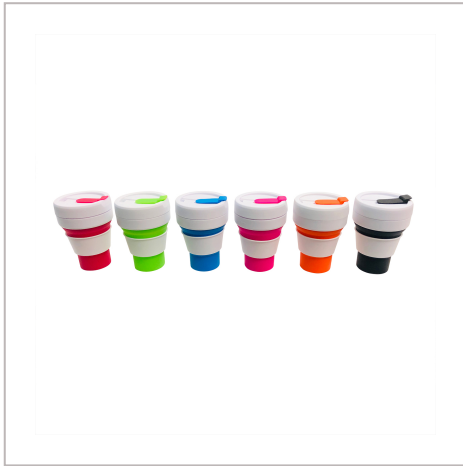

Collapsible Cup

THE COLLAPSIBLE CUP IS THE ALTERNATIVE FOR A DISPOSABLE CUP FOR USE AT HOME, AT WORK OR ON THE GO!

A BRANDABLE GRIP IS SUPPLIED AS STANDARD MEANING THAT YOU CAN USE THE COLLAPSIBLE CUP FOR BOTH HOT AND COLD DRINKS.

SIMPLE USE, COLLAPSE AND STORE AWAY FOR FUTURE USE.

BRANDING METHOD	Printed
MATERIAL	Silicone + PP
COLOURS	Orange, Blue, Black, Red, Green & Pink with White Lid & Grip
SIZE	12.5cm in Height (5cm when Folded)
CAPACITY	355ml
PRINT AREA	30mm x 30mm on Grip
UNIT WEIGHT	0.14kg
MOQ	100
PACKING	Poly Bagged
CARTON QUANTITY	100pcs
CARTON WEIGHT	14kg
CARTON DIMENSIONS	45x40x35cm
ARTWORK	Required in any vectorised file format
PRODUCTION PROOF	Visuals supplied within 24 hours
PRE PRODUCTION SAMPLE	Approx 2 weeks from artwork approval
BULK TURNAROUND	Approx 3-5 weeks from artwork approval
COMMODITY CODE	3924100000
COUNTRY OF MANUFACTURE	China