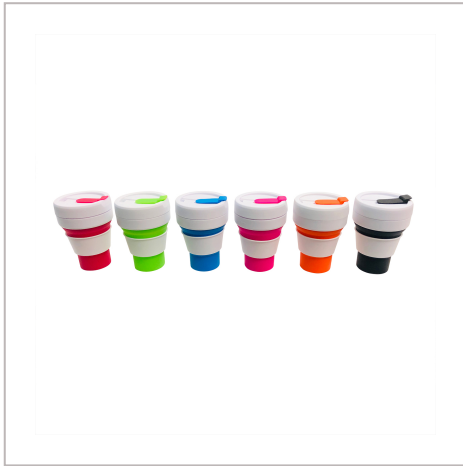

## Collapsible Cup

THE COLLAPSIBLE CUP IS THE ALTERNATIVE FOR A DISPOSABLE CUP FOR USE AT HOME, AT WORK OR ON THE GO!

A BRANDABLE GRIP IS SUPPLIED AS STANDARD MEANING THAT YOU CAN USE THE COLLAPSIBLE CUP FOR BOTH HOT AND COLD DRINKS.

SIMPLE USE, COLLAPSE AND STORE AWAY FOR FUTURE USE.

BRANDING METHOD	Printed
MATERIAL	Silicone + PP
COLOURS	Orange, Blue, Black, Red, Green & Pink with White Lid & Grip
SIZE	12.5cm in Height (5cm when Folded)
CAPACITY	355ml
PRINT AREA	30mm x 30mm on Grip
UNIT WEIGHT	0.14kg
MOQ	100
PACKING	Poly Bagged
CARTON QUANTITY	100pcs
CARTON WEIGHT	14kg
CARTON DIMENSIONS	45x40x35cm
ARTWORK	Required in any vectorised file format
PRODUCTION PROOF	Visuals supplied within 24 hours
PRE PRODUCTION SAMPLE	Approx 2 weeks from artwork approval
BULK TURNAROUND	Approx 3-5 weeks from artwork approval
COMMODITY CODE	3924100000
COUNTRY OF MANUFACTURE	China