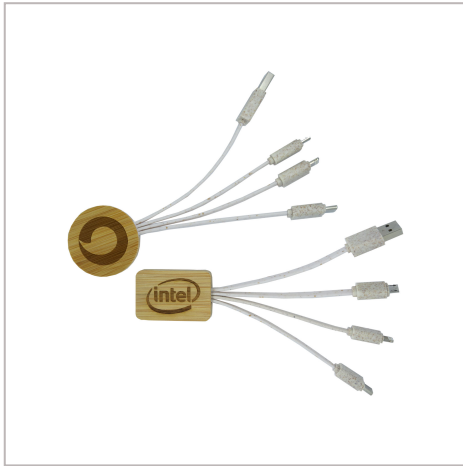

## Bamboo Multi Cable

THE BAMBOO MULTI CABLE IS SUPPLIED WITH A LIGHTNING, MICRO USB, TYPE C & USB FITMENT. THE CHARGING CABLE HAS A CIRCULAR OR RECTANGULAR SHAPE HEAD.

THE CHARGING CABLES ARE MADE FROM WHEAT STRAW.

SUPPLIED IN JUST 5 WORKING DAYS.

SHAPE	Circular / Rectangular
FITTING	Lightning, Type C, Micro USB & USB
BRANDING METHOD	Laser engraved
MATERIAL	FSC Bamboo
PRINT AREA	
UNIT WEIGHT	0.04kg
MOQ	10
PACKING	Biodegradable Bags
CARTON QUANTITY	200pcs
CARTON WEIGHT	8kg
CARTON DIMENSIONS	45x29x30cm
ARTWORK	Required in any vectorised file format
PRODUCTION PROOF	Visuals supplied within 24 hours
PRE PRODUCTION SAMPLE	Approx 3 days from artwork approval
BULK TURNAROUND	Approx 5 days from artwork approval
COMMODITY CODE	8544421900
COUNTRY OF MANUFACTURE	China