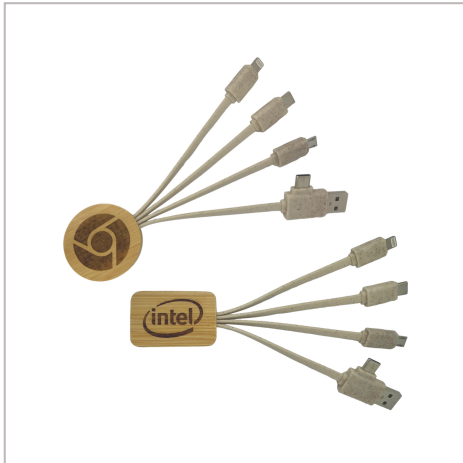

Bamboo Multi Cable

THE BAMBOO MULTI CABLE IS SUPPLIED WITH A LIGHTNING, MICRO USB, TYPE C & USB FITMENT. THE CHARGING CABLE HAS A CIRCULAR OR RECTANGULAR SHAPE HEAD.

THE CHARGING CABLES ARE MADE FROM WHEAT STRAW.

SUPPLIED IN JUST 12 WORKING DAYS.

SHAPE	Circular / Rectangular
FITTING	Dual USB-C & USB-A input & USB-C, Lightning, Micro-USB output
BRANDING METHOD	Laser engraved one side
MATERIAL	FSC Bamboo
PRINT AREA	37mm x 18mm - Rectangle / 30mm diameter - round
UNIT WEIGHT	0.04kg
MOQ	10
PACKING	Biodegradable Bags
CARTON QUANTITY	200pcs
CARTON WEIGHT	8kg
CARTON DIMENSIONS	45x29x30cm
ARTWORK	Required in any vectorised file format
PRODUCTION PROOF	Visuals supplied within 24 hours
PRE PRODUCTION SAMPLE	Approx 3 days from artwork approval
BULK TURNAROUND	Approx 12 days from artwork approval
COMMODITY CODE	8544421900
COUNTRY OF MANUFACTURE	China