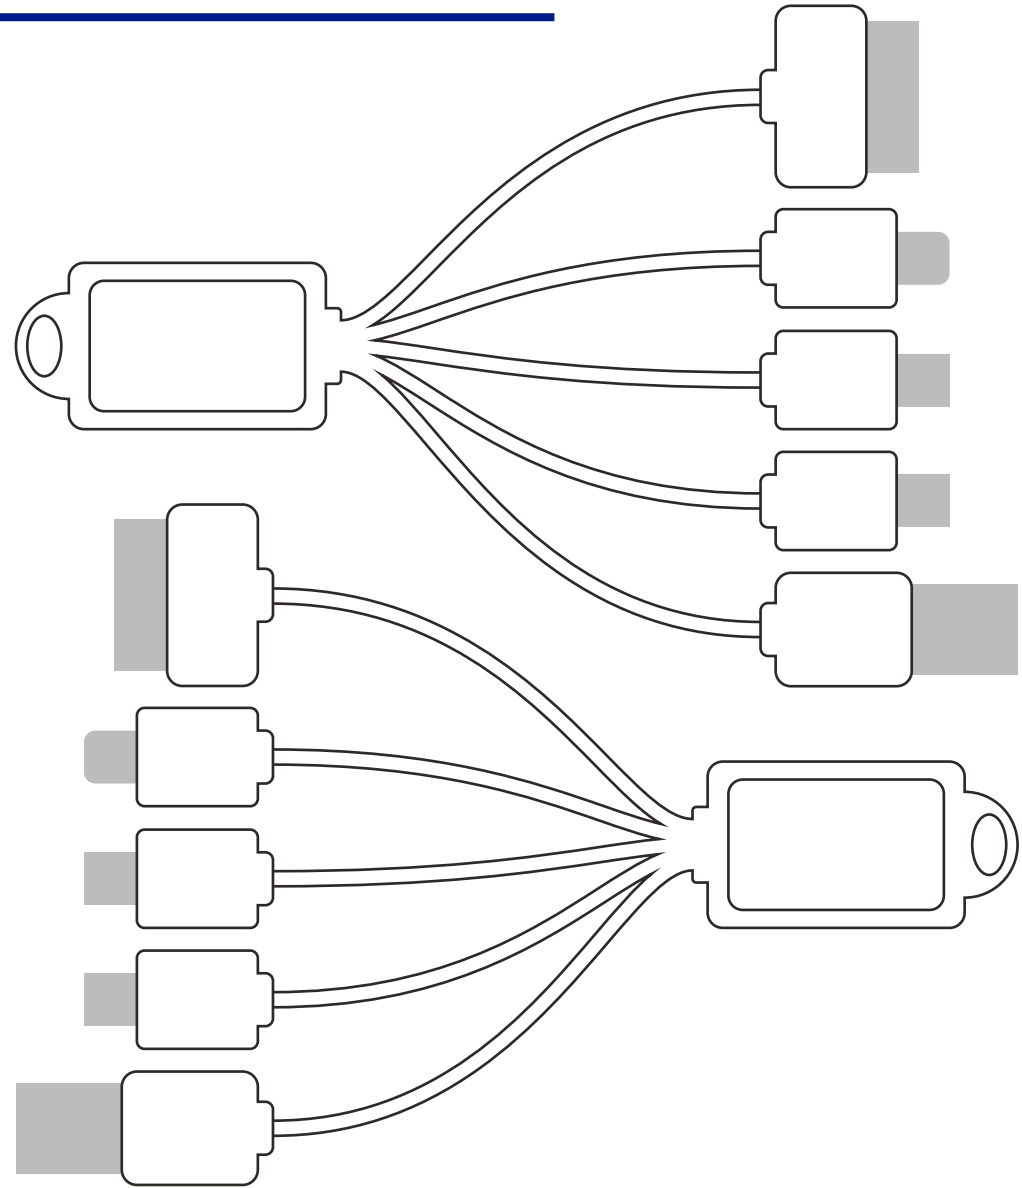

Approval Proof

Resin Dome Size: 28.5mm x 17.25mm. Radius Corner: 1.9mm
Magenta line does not print! This is the cutter guide

Print Colours

Product Colour

45mm x 22mm
Double Sided PowerLink Multi-Cable
Branding Method: Domed Decal

Logo Size

Terms & Conditions

It is the clients responsibility to check the above artwork has been produced correctly by our factory to suit the manufacturing process. Whilst every effort has been made to copy the artwork provided, certain pantones have a tolerance of -10% +10% colour variation. Please note colours can vary from monitor so always check the pantone. Any correction/amendments after Moulds/Screens have been created will result in a new Mould/Screen being required and charged. By signing off acceptance you have agreed to proceed and such no errors or omissions can be accepted or highlighted once the goods have been delivered.