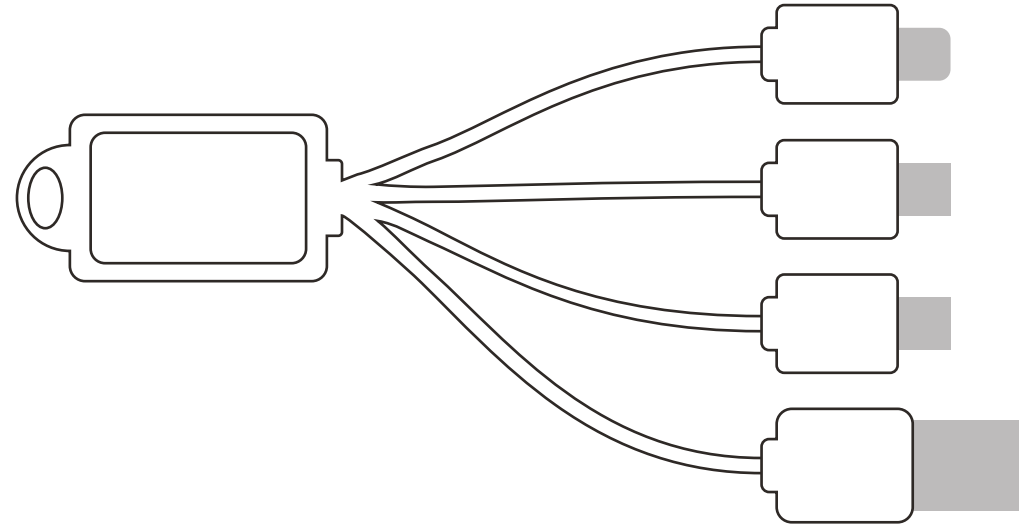

# Approval Proof

---

Resin Dome Size: 28.5mm x 17.25mm. Radius Corner: 1.9mm  
Magenta line does not print! This is the cutter guide

## Logo Size