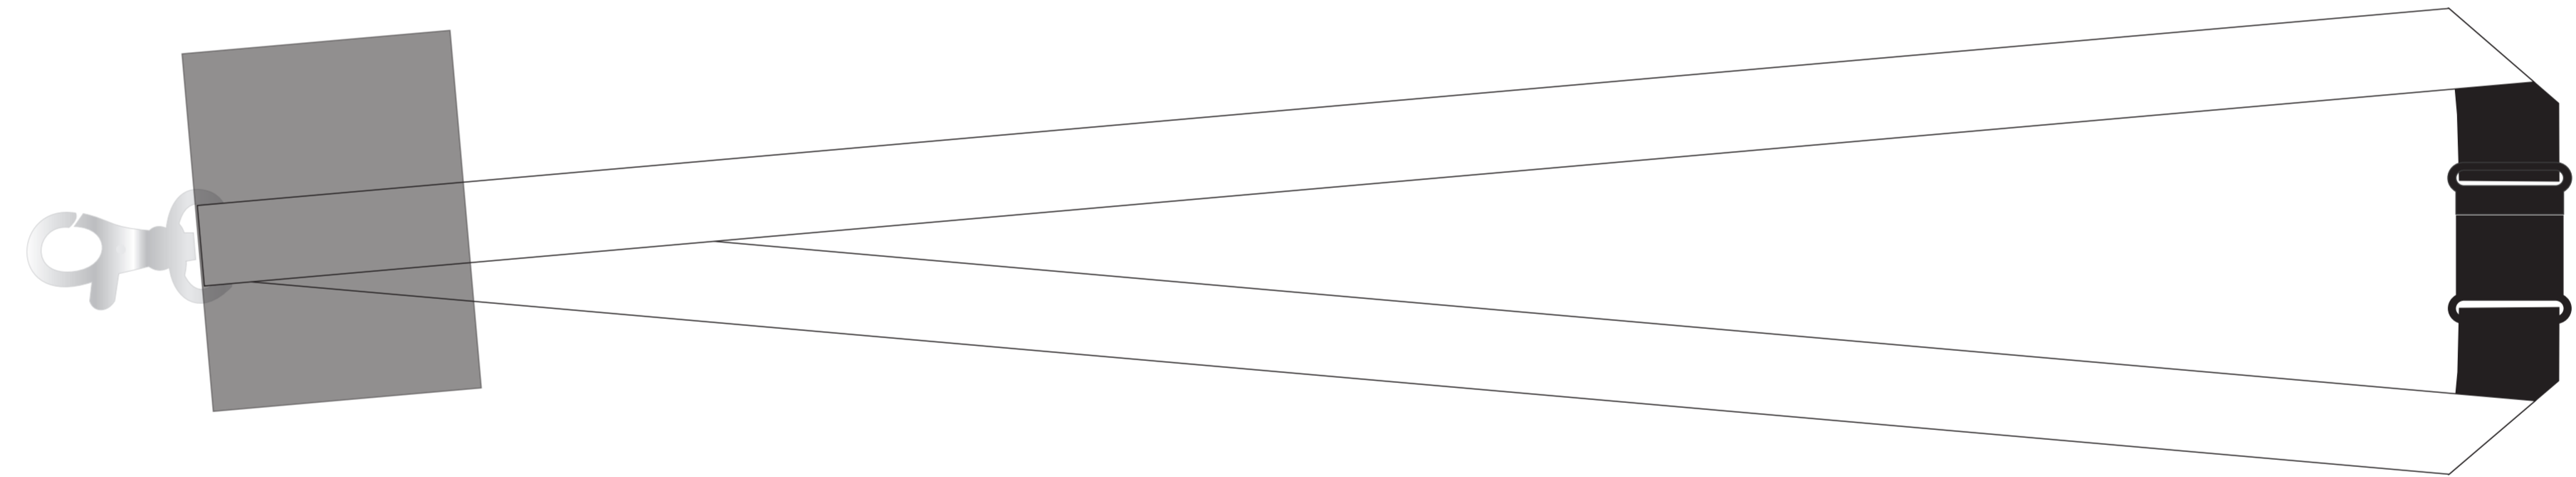

Approval Proof

15mm

Please note: The back side of these lanyards cannot be aligned to the front and will be the design repeated at random alignment

Print Colours

Full Colour Print
to both sides

Lanyard Colour

Text

15mm x 900mm
Express RPET Dye Sub Lanyard
Branding Method: Sublimation

Fitments

Trigger Clip

Safety Break

Terms & Conditions

It is the clients responsibility to check the above artwork has been produced correctly by our factory to suit the manufacturing process. Whilst every effort has been made to copy the artwork provided, certain pantones have a tolerance of -10% +10% colour variation. Please note colours can vary from monitor so always check the pantone. Any correction/amendments after Moulds/Screens have been created will result in a new Mould/Screen being required and charged. By signing off acceptance you have agreed to proceed and such no errors or omissions can be accepted or highlighted once the goods have been delivered.

Please note small texts may fill and become illegible with the weave