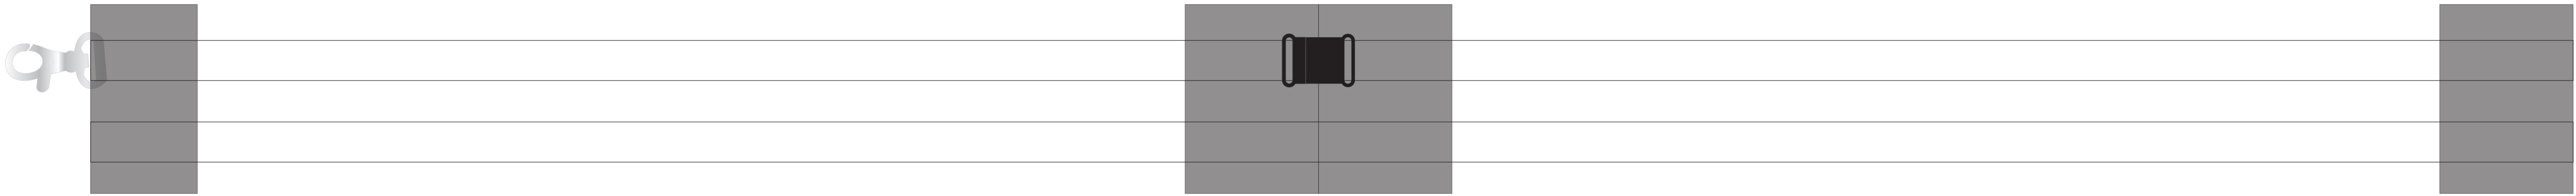

Approval Proof

15mm

Please note: The back side of these lanyards cannot be aligned to the front and will be the design repeated at random alignment

Print Colours

Full Colour Print
to both sides

Lanyard Colour

Text

15mm x 900mm
Express RPET Dye Sub Lanyard
Branding Method: Sublimation

Fitments

Trigger Clip

Safety Break

Terms & Conditions

It is the clients responsibility to check the above artwork has been produced correctly by our factory to suit the manufacturing process. Whilst every effort has been made to copy the artwork provided, certain pantones have a tolerance of -10% +10% colour variation. Please note colours can vary from monitor so always check the pantone. Any correction/amendments after Moulds/Screens have been created will result in a new Mould/Screen being required and charged. By signing off acceptance you have agreed to proceed and such no errors or omissions can be accepted or highlighted once the goods have been delivered.