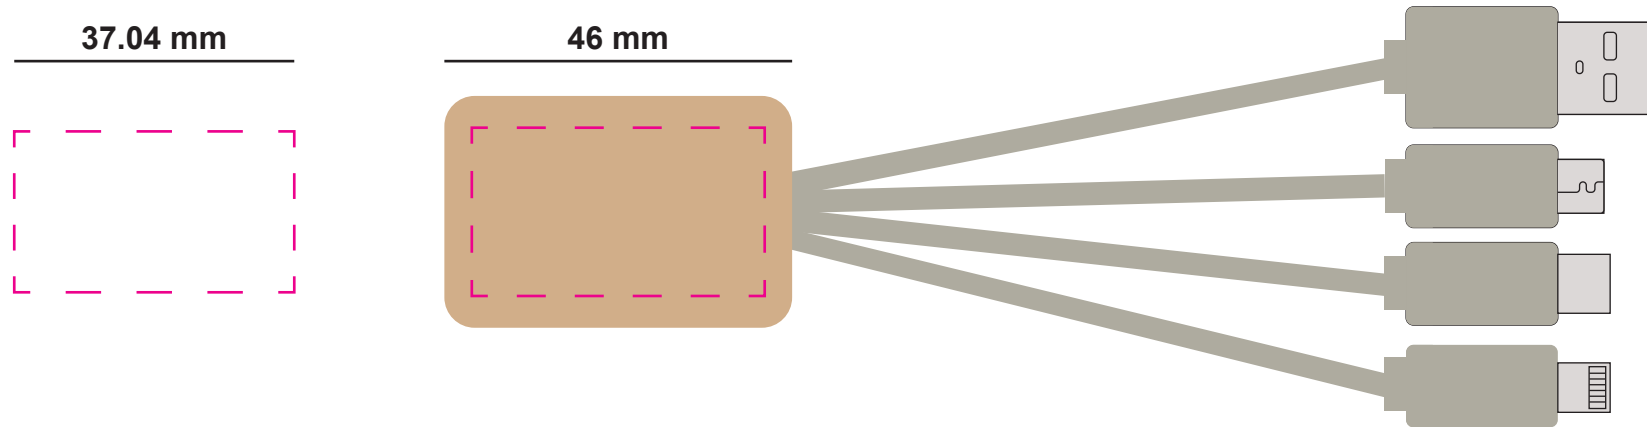

Approval Proof

Colours

 Laser Engraved

Please note that Bamboo is a natural material meaning that the colour of the engraving can vary on each item.

Product Colour

 Natural Bamboo

 Wheat Straw Cable

Bamboo Multi-Cable
155mm
Branding Method: -

Logo Size

Terms & Conditions

It is the clients responsibility to check the above artwork has been produced correctly by our factory to suit the manufacturing process. Whilst every effort has been made to copy the artwork provided, certain pantones have a tolerance of -10% +10% colour variation. Please note colours can vary from monitor so always check the pantone. Any correction/amendments after Moulds/Screens have been created will result in a new Mould/Screen being required and charged. By signing off acceptance you have agreed to proceed and such no errors or omissions can be accepted or highlighted once the goods have been delivered.